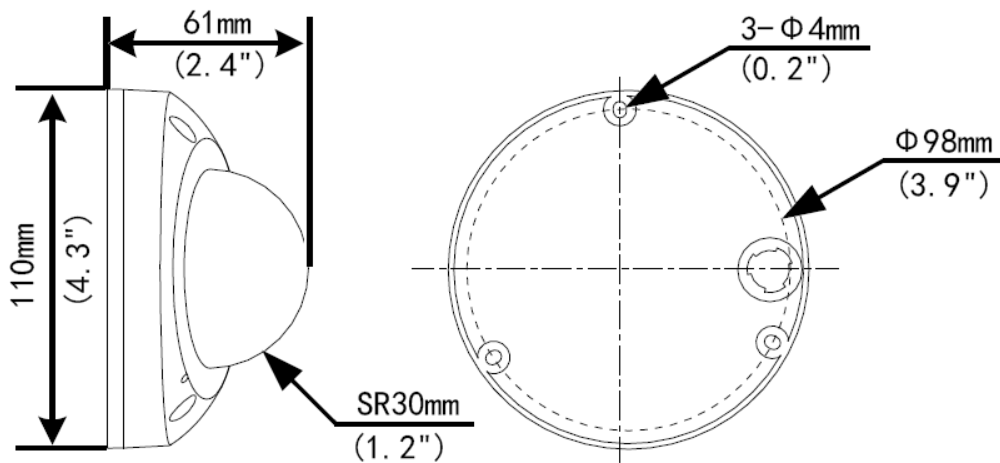

General

Power	DC 12V±25%, PoE (IEEE 802.3af)
	Power consumption: Max 6.0W
Power Interface	∅ 5.5mm coaxial power plug
Dimensions (∅ x H)	∅110 x 61mm (∅4.3" x 2.4")
Weight	0.37kg (0.82lb)
Material	Metal
Working Environment	-30°C ~ 60°C (-22°F ~ 140°F), Humidity: ≤95% RH (non-condensing)
Storage Environment	-30°C ~ 60°C (-22°F ~ 140°F), Humidity: ≤95% RH (non-condensing)
surge protection	4KV
Reset Button	N/A

Dimensions

Accessories

TR-JB03-G-IN

Junction Box

TR-A01-IN

Waterproof Joint

TR-JB07/WM03-G-IN

Wall Mount

TR-UP06-IN

Pole Mount

TR-WM03-D-IN

Wall Mount

TR-SE24-IN

Pendant Mount

TR-UM06-E-IN

Incline Ceiling Mount

TR-SE24-A-IN

Pendant Mount